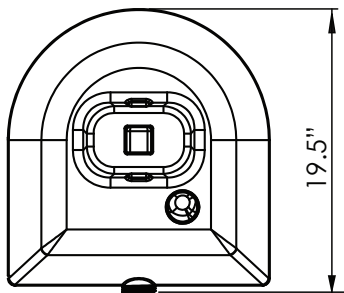

NEW

ROCK-IT™

Rock It Back & Roll

Industrial Grade Rock-It 18 Kit

- Durable, thick walled plastic base
 - won't crumble like concrete
 - available in black
- Perforated Steel Post
 - 63" long post
 - square tube, 1.75" W
 - industrial galvanized steel
 - 9 lbs.
- Rock it back and roll
 - recessed wheels eliminate trip hazard
 - easy to move when weighted
 - sturdy plastic wheels come pre-installed
- Withstands strong winds without tipping over
- Conveniently placed large fill hole and drain hole
- Plastic base made in the USA

**Weights Up To
140 lbs.
when filled
with dry sand**

Rock-It 18 Options:

1. Dry Sand - holds up to 125 lbs.
 2. H2OLD Base Gel + 8 Gallons of Water
- Both options are good for freezing temperatures
DO NOT FILL WITH WATER ONLY