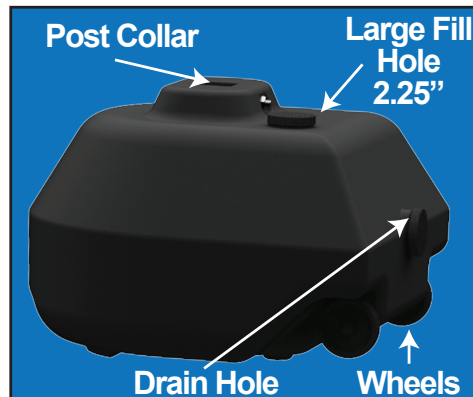

PLASTICADE®

100 Howard Avenue
Des Plaines, IL 60018
(800) 772-0355

Plasticade.com