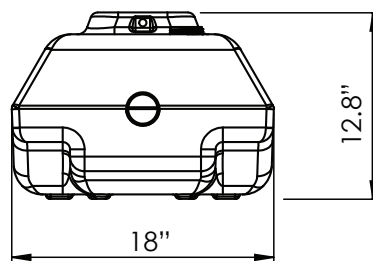

NEW

ROCK-IT™

Rock It Back & Roll

Industrial Grade Rock-It 18 Kit

- Durable, thick walled plastic base
 - won't crumble like concrete
 - available in black
- Perforated Steel Post
 - 63" long post
 - square tube, 1.75" W
 - industrial galvanized steel
 - 9 lbs.
- Rock it back and roll
 - recessed wheels eliminate trip hazard
 - easy to move when weighted
 - sturdy plastic wheels come pre-installed
- Withstands strong winds without tipping over
- Conveniently placed large fill hole and drain hole
- Plastic base made in the USA

**Weights Up To
140 lbs.
when filled
with dry sand**

Rock-It 18 Options:

1. Dry Sand - holds up to 125 lbs.
 2. H2OLD Base Gel + 8 Gallons of Water
- Both options are good for freezing temperatures
DO NOT FILL WITH WATER ONLY