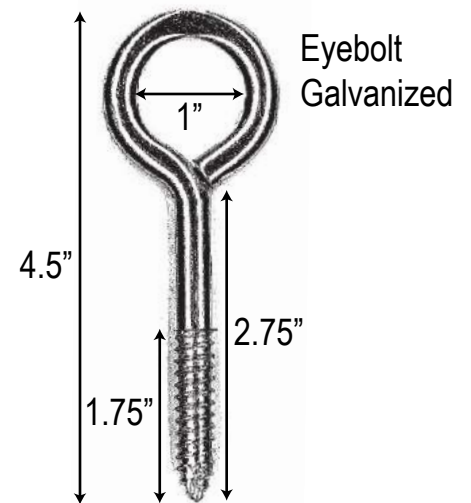

Wheel Chock W97-E

Eyebolt

Solid Bottom

Made from post consumer recycled rubber

Rubber Dimensions: 5"W x 9"D x 6"H

Weight: 6.5 lbs.

Common Uses: Buses, Paper Rolls

Eyebolt
Galvanized