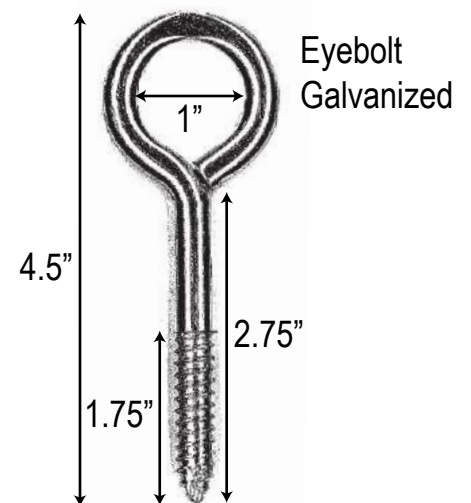

# Wheel Chock W85S-E

Eye Bolt

Solid Bottom

Made from post consumer recycled rubber

Rubber Dimensions: 9.75"W x 7.75"D x 5"H

Weight: 10 lbs.

Common Uses: Utility Vehicles, RVs, Pickups up to 16.5" Wheels

**PLASTICADE**