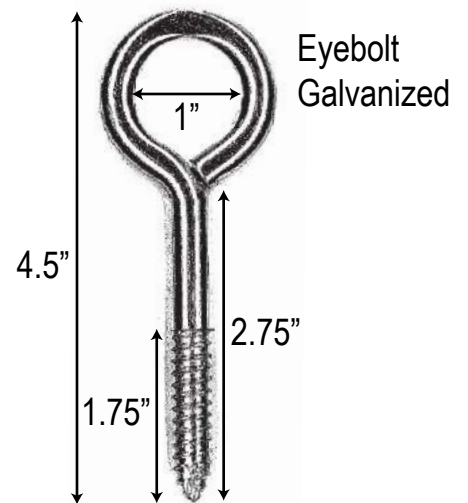

Wheel Chock W80-E

Eye Bolt

Void Bottom

Made from post consumer recycled rubber

Rubber Dimensions: 5.25"W X 6.75"D X 4.5"H

Weight: 3.5 lbs.

Common Uses: Autos, Trailers, RVs, Pickups up to 16" Wheels

PLASTICADE