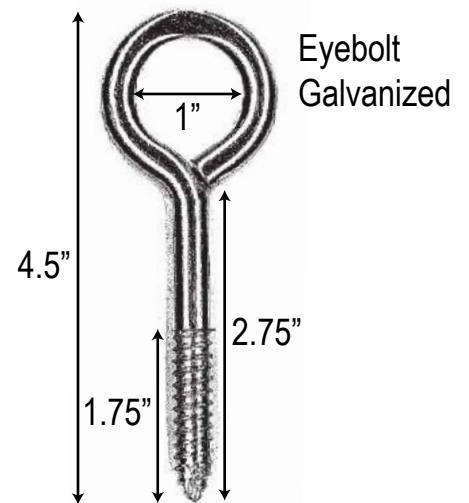

# Wheel Chock W78V-E

Eye Bolt

Void Bottom

Made from post consumer recycled rubber

Rubber Dimensions: 10"W X 8"D X 6"H

Weight: 8 lbs.

Common Uses: Dump & Tow Trucks, Off Road Vehicles, Utility Trucks,  
Semi Trucks