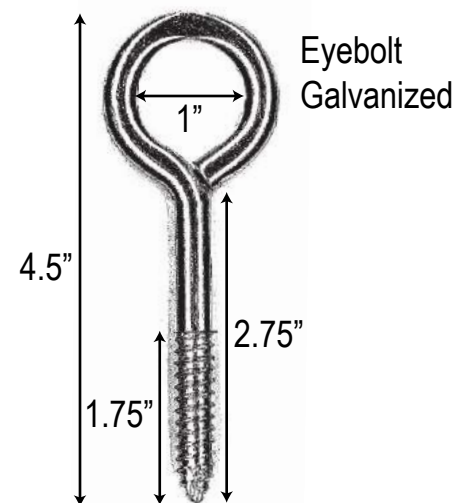

Wheel Chock W75-E

Eyebolt

Solid Bottom

Made from post consumer recycled rubber

Rubber Dimensions: 8.5"W X 8.75"D X 7"H

Weight: 15 lbs.

Common Uses: Heavy Equipment, Line Trucks

PLASTICADE