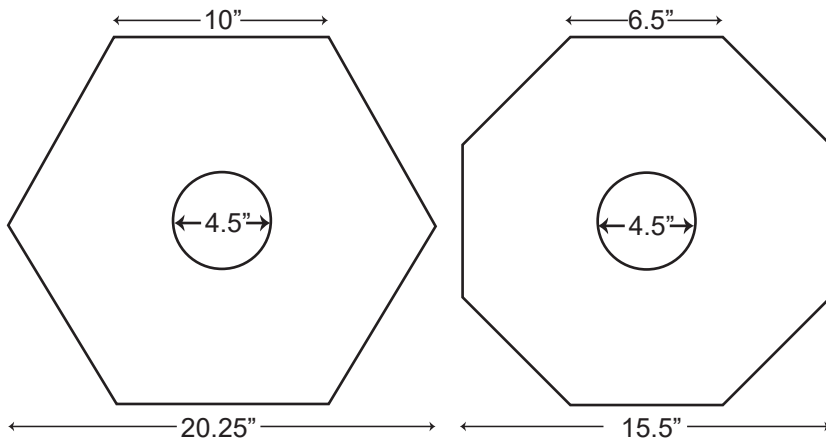

WATCHTOWER™ DELINEATOR

- Strong handle has ergonomic grip
 - dome cap provides strength and durability
 - easy placement and pick-up
- String caution tape through handle
- Two sizes
 - 42" (47"H with handle)
 - 28" (33.6"H with handle)
- Recessed areas accept two bands of sheeting
 - protects retroreflective sheeting from rips and scratches
- Bright orange for visibility
- Flange on bottom grabs base for tight fit
- Recycled rubber bases, 8, 10, 12, and 18 lbs.
- MASH Accepted, Meets MUTCD Standards

Great for Caution Tape

Easy Grip Handle

PLASTICADE®

Plasticade.com

WATCHTOWER™ DELINEATOR

Recycled Rubber Bases in Four Sizes

8 lb. base

10 lb. base

12 lb. base

18 lb. base

Purchase with or without reflective bands

Thickness of base varies with weight

Specs

Composition	Polyethylene
Weight	
42" Delineator	1.7 lbs.
28" Delineator	1.25 lbs.
Color	Orange
Post Diameter	4"
Reflective Bands	Available in all grades in white and yellow, 3" and 4"

Bases

Hole	4.5" dia.
8 sided	16.75" W
6 sided	20.25" W
Weights	8 lb. 10 lb. 12 lb. 18 lb.

Black rubber bases are made from recycled tires.

PLASTICADE®

100 Howard Avenue
Des Plaines, IL 60018
phone (800) 772-0355
info@plasticade.com