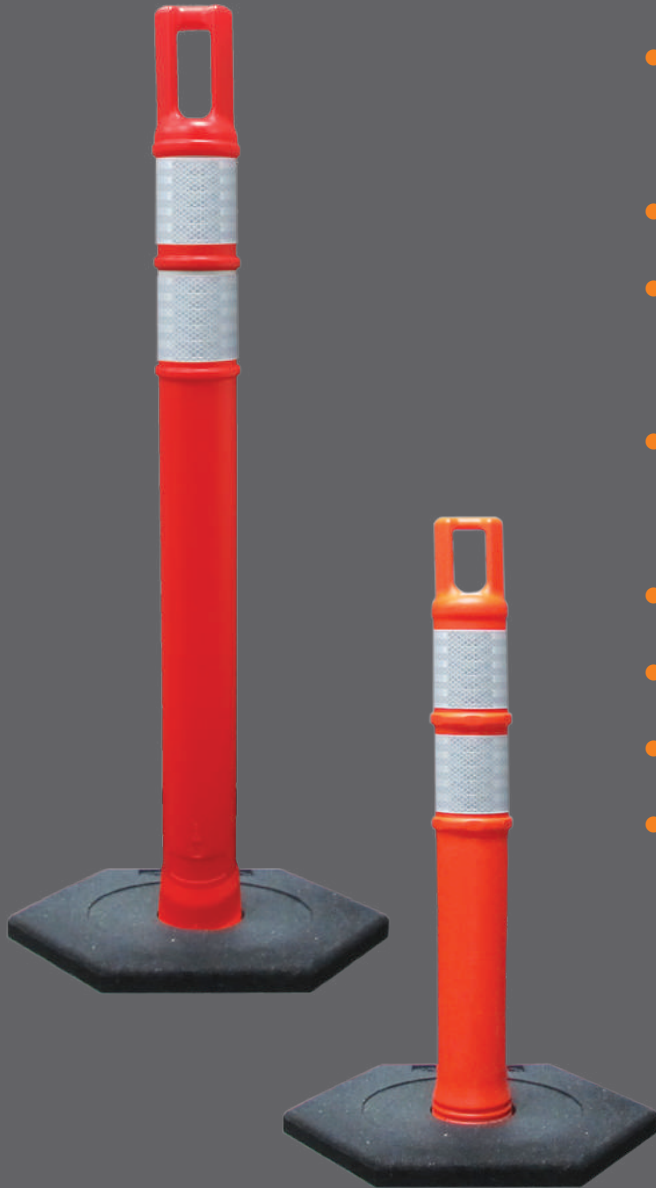

WATCHTOWER™ DELINEATOR

- Strong handle has ergonomic grip
 - dome cap provides strength and durability
 - easy placement and pick-up
- String caution tape through handle
- Two sizes
 - 42" (47"H with handle)
 - 28" (33.6"H with handle)
- Recessed areas accept two bands of sheeting
 - protects retroreflective sheeting from rips and scratches
- Bright orange for visibility
- Flange on bottom grabs base for tight fit
- Recycled rubber bases, 8, 10, 12, and 18 lbs.
- MASH Accepted, Meets MUTCD Standards

Great for Caution Tape

Easy Grip Handle

PLASTICADE®

Plasticade.com

WATCHTOWER™ DELINEATOR

Recycled Rubber Bases in Four Sizes

8 lb. base

10 lb. base

12 lb. base

18 lb. base

Purchase with or without reflective bands

Thickness of base varies with weight

Specs

Composition	Polyethylene
Weight	
42" Delineator	1.7 lbs.
28" Delineator	1.25 lbs.
Color	Orange
Post Diameter	4"
Reflective Bands	Available in all grades in white and yellow, 3" and 4"

Bases

Hole	4.5" dia.
8 sided	16.75" W
6 sided	20.25" W
Weights	8 lb. 10 lb. 12 lb. 18 lb.

Black rubber bases are made from recycled tires.

PLASTICADE®

100 Howard Avenue
Des Plaines, IL 60018
phone (800) 772-0355
info@plasticade.com