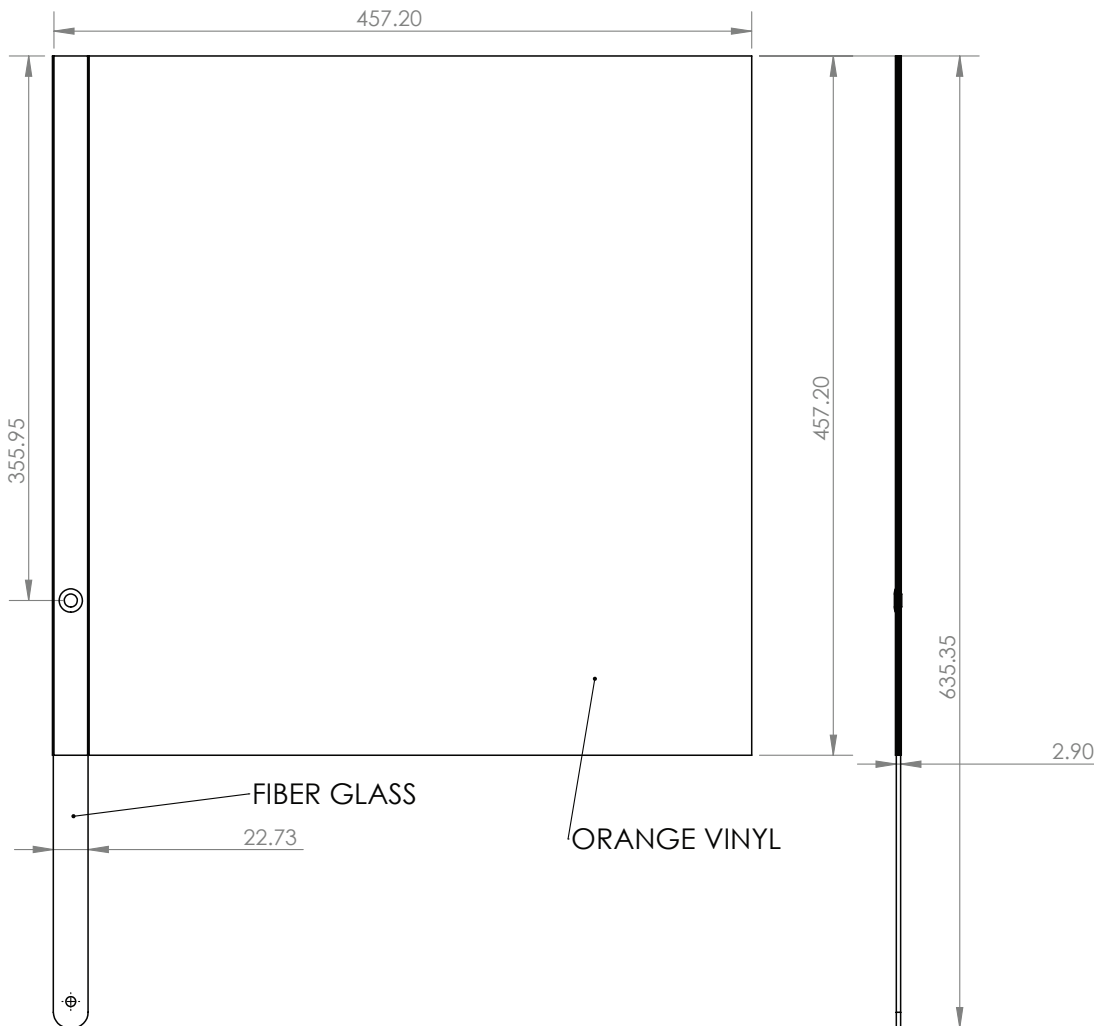

Watchdog™ Folding Flag

PLASTICADE®

100 Howard Avenue
Des Plaines, IL 60018
phone (800) 772-0355

Installation Instructions

1. Drill 1/4" hole in the vertical cross brace. (See illustration below for hole placement)
2. Attach flag assembly using the following hardware, not included.
 - A. One bolt, 1" long, 7/16" head
 - B. One nut, 7/16" hex head
 - C. Two washers, 1"

Hole Placement on Roll-Up Cross Brace