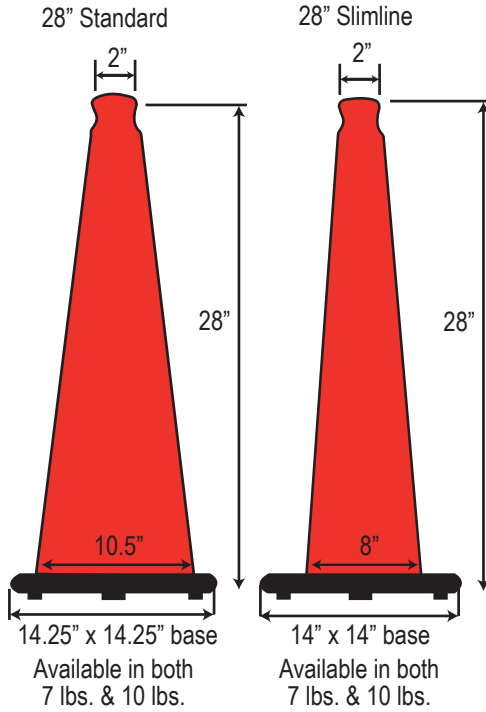

PVC CONES

Specs

Cone & Base Composition	PVC polyvinyl chloride
Color	Fluorescent Orange
Retroreflective Sheeting	High Intensity White Collars 4" and 6"

Bottom of Cone