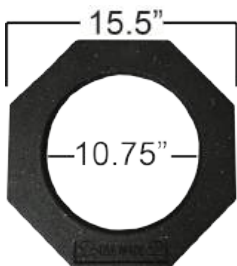

## Specs

Cone & Base Composition	PVC polyvinyl chloride
Color	Fluorescent Orange
Retroreflective Sheeting	High Intensity White Collars 4" and 6"

Bottom of Cone

Cone Weight  
7 lbs.

Recycled Rubber  
Cone Weight  
7 lbs.

# TELESCOPING CONE BARS

- Two sizes
- Expands from 4' to 7', 1 lb.
  - available in reflective orange on white and reflective yellow on black
- Expands from 5.5' to 10', 2 lbs.
  - available in reflective orange on white
- Quick installation to provide high visibility barrier
- Portable, versatile, and lightweight

Twist to lock desired length

Cone Bars Can Also  
Be Used With Our Grip Top Delineator