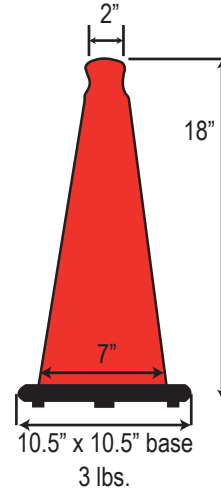

# PVC TRAFFIC CONES CONE BARS & SIGNS

Standard - 36", 28", & 18"  
Slimline 28" & 36"

Cone Bars  
& Cone Bar Signs

- High visibility PVC injection molded cones
- Color is molded throughout
  - resists fading
  - provides high visibility protection
- One piece design - cone is permanently molded to black base
  - won't separate when hit by a vehicle
  - rubber base designed to grip the road
- Hand grip at top makes moving cones easy
- Recessed collars protect sheeting from scratches
- Durable and reboundable
- Stable on the road, won't be blown over
- Stackable for storage, no sticking when removed
- Cone is available with or without high intensity white collars
  - 3M™ collars have excellent wide angle retroreflectivity
- Stenciling available
- MASH Accepted, Meets MUTCD Standards

## Specs

Cone & Base Composition	PVC polyvinyl chloride
Color	Fluorescent Orange
Retroreflective Sheeting	High Intensity White Collars 4" and 6"

Bottom of Cone

Cone Weight  
7 lbs.

Recycled Rubber  
Cone Weight  
7 lbs.