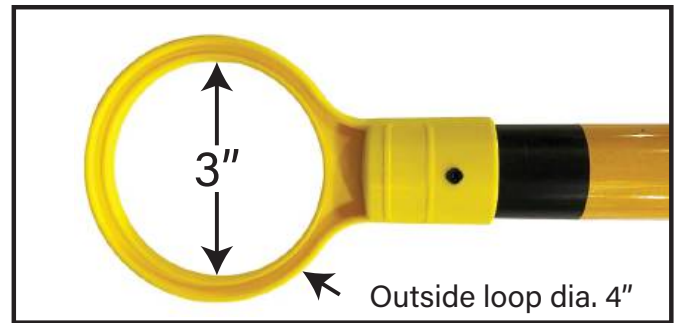

# PVC TRAFFIC CONES CONE BARS & SIGNS

Standard - 36", 28", & 18"  
Slimline 28" & 36"

Cone Bars  
& Cone Bar Signs

- High visibility PVC injection molded cones
- Color is molded throughout
  - resists fading
  - provides high visibility protection
- One piece design - cone is permanently molded to black base
  - won't separate when hit by a vehicle
  - rubber base designed to grip the road
- Hand grip at top makes moving cones easy
- Recessed collars protect sheeting from scratches
- Durable and reboundable
- Stable on the road, won't be blown over
- Stackable for storage, no sticking when removed
- Cone is available with or without high intensity white collars
  - 3M™ collars have excellent wide angle retroreflectivity
- Stenciling available
- MASH Accepted, Meets MUTCD Standards

## Specs

Cone & Base Composition	PVC polyvinyl chloride
Color	Fluorescent Orange
Retroreflective Sheeting	High Intensity White Collars 4" and 6"

Bottom of Cone

Cone Weight  
7 lbs.

Recycled Rubber  
Cone Weight  
7 lbs.

# TELESCOPING CONE BARS

- Two sizes
- Expands from 4' to 7', 1 lb.
  - available in reflective orange on white and reflective yellow on black
- Expands from 5.5' to 10', 2 lbs.
  - available in reflective orange on white
- Quick installation to provide high visibility barrier
- Portable, versatile, and lightweight

Twist to lock desired length

Cone Bars Can Also  
Be Used With Our Grip Top Delineator