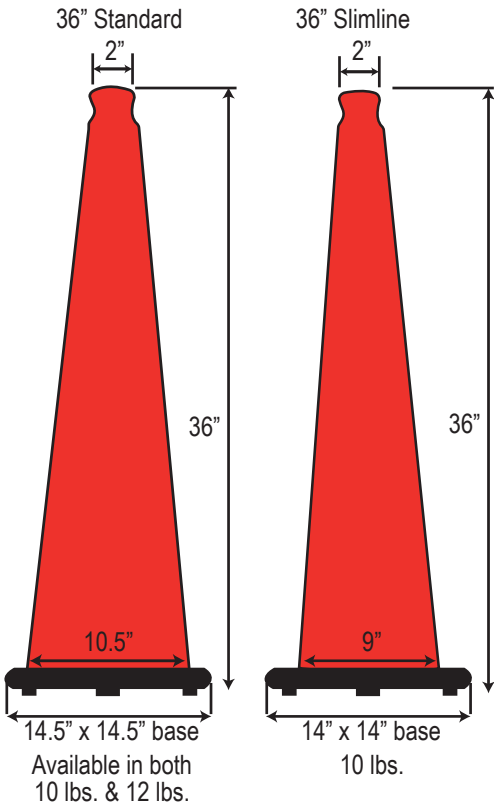

PVC CONES

Specs

Cone & Base Composition	PVC polyvinyl chloride
Color	Fluorescent Orange
Retroreflective Sheeting	High Intensity White Collars 4" and 6"

Bottom of Cone