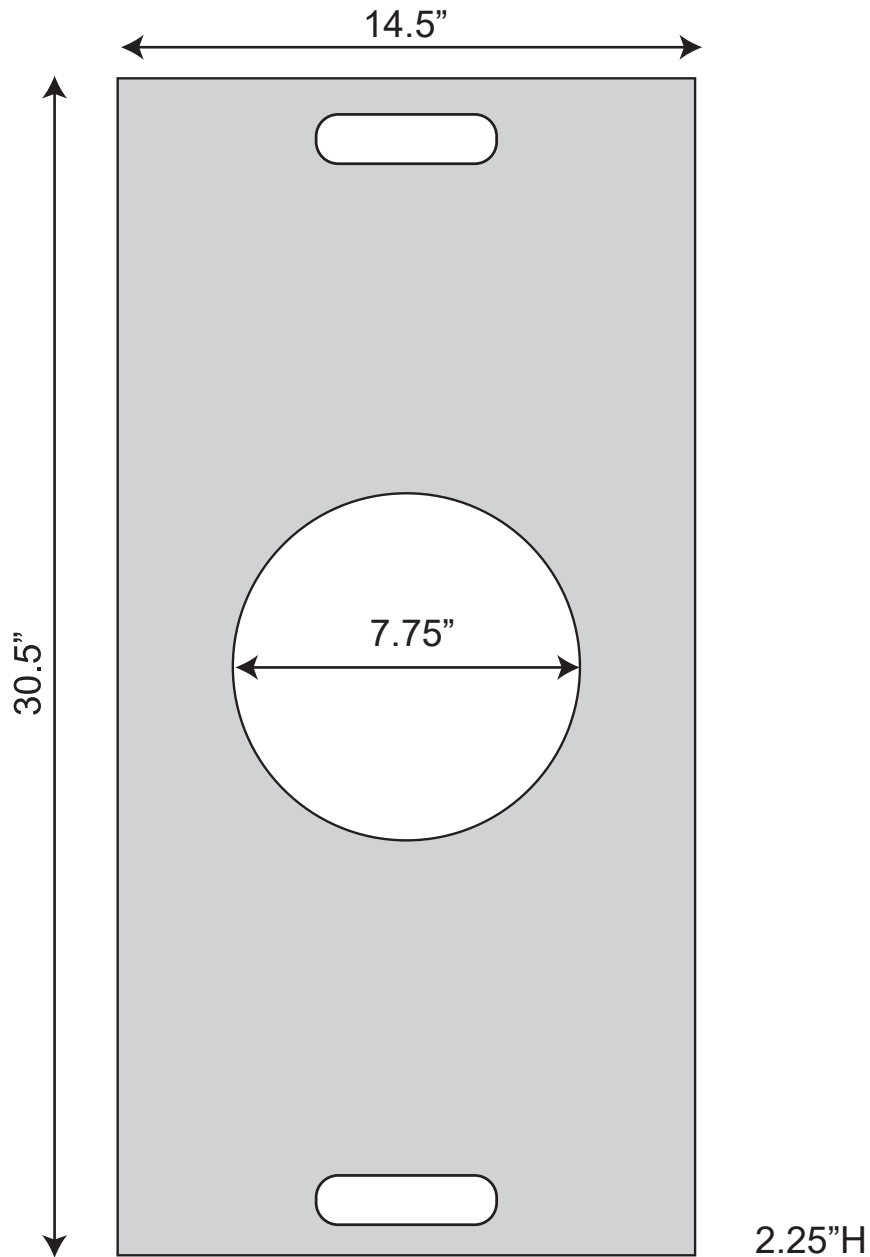

# 30 Lb. Base For Channelizer Navicade, C42, & Watchtower Stacker Cone

Part #650-RB-30  
Post consumer recycled rubber, 30 lbs.

**PLASTICADE**

100 Howard Avenue  
Des Plaines, IL 60018  
phone (800) 772-0355