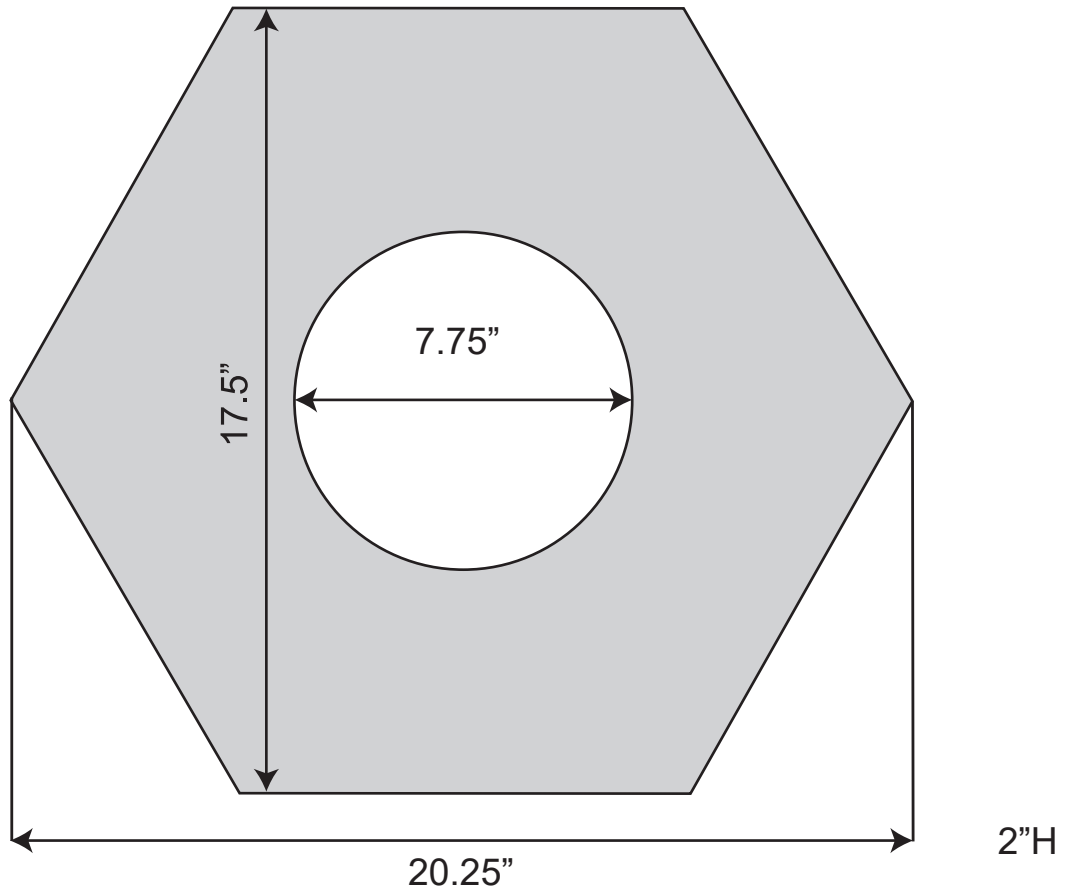

16 Lb. Base For Channelizers Navicade, C42, & Watchtower Stacker Cone

Part #650-RB-16
Post consumer recycled rubber, 16 lbs.

PLASTICADE[®]
100 Howard Avenue
Des Plaines, IL 60018
phone (800) 772-0355
Plasticade.com