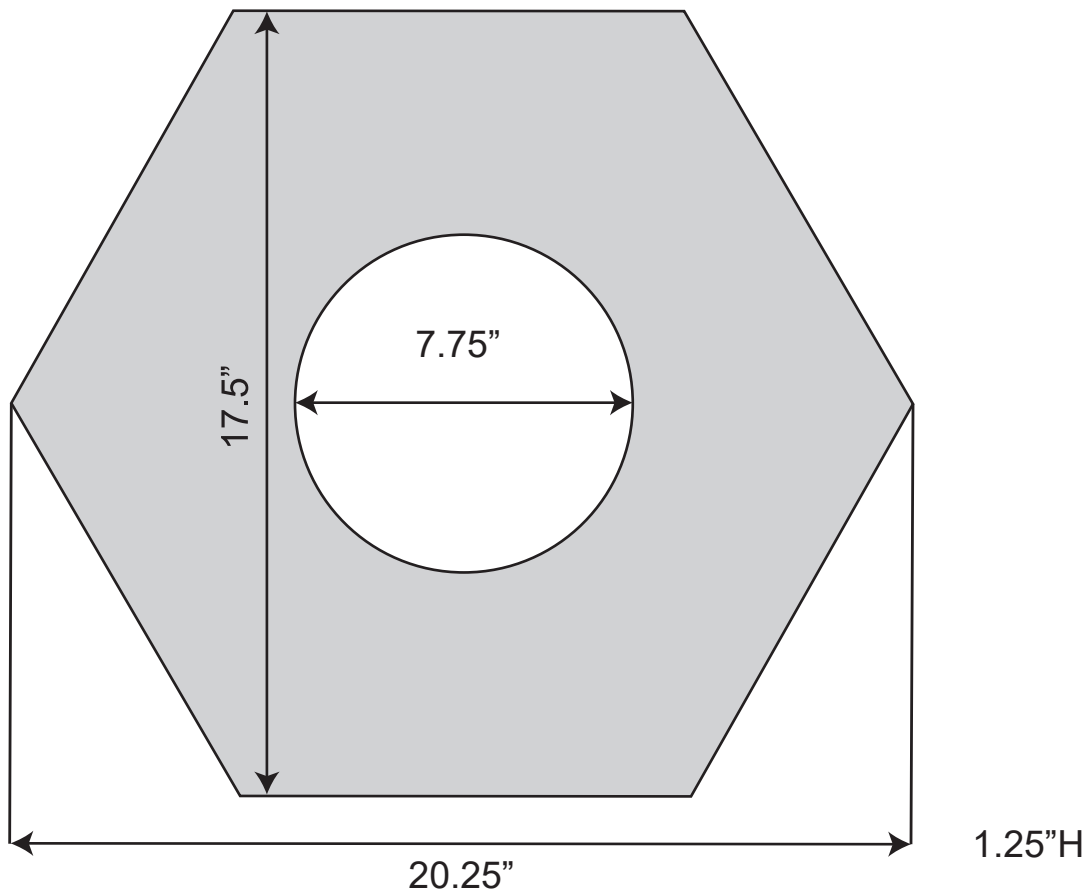

# 10 Lb. Base For Channelizers Navicade, C42, & Watchtower Stacker Cone

Part #650-RB-10  
Post consumer recycled rubber, 10 lbs.

**PLASTICADE**<sup>®</sup>  
100 Howard Avenue  
Des Plaines, IL 60018  
phone (800) 772-0355  
[Plasticade.com](http://Plasticade.com)