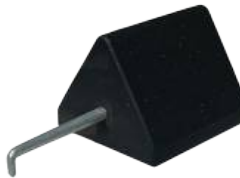

Width Fits Against Tire

Part W85S-E  
9.75"W x 7.75"D x 5"H  
Eyebolt, Solid Bottom  
10 lbs.  
Utility Vehicles, RVs,  
Pickups up to 16.5" Wheels

Part W85S-M  
9.75"W x 7.75"D x 5"H  
Metal Hairpin, Solid Bottom  
10 lbs.  
Utility Vehicles, RVs,  
Pickups up to 16.5" Wheels

# AUTOMOTIVE & INDUSTRIAL WHEEL CHOCKS

Ridges in chock, grip the tire aiding traction on select chock models

Void Bottom

Solid Bottom

Eyebolt  
galvanized steel

Yellow Rope  
1/2" thick polypropylene rope

Metal Pole Step Handle  
6" long, galvanized steel