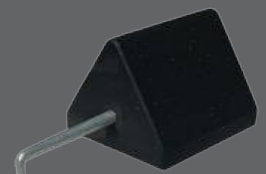

Part W80-E  
5.25"W x 6.75"D x 4.5"H  
Eyebolt, Void bottom  
3.5 lbs.  
Autos, Trailers, RVs,

Part W97-E  
5"W x 9"D x 6"H  
Eyebolt, Solid bottom  
6.5 lbs.  
Buses, Paper  
Rolls

Part W78V-E  
10"W x 8"D x 6"H  
Eyebolt, Void Bottom  
8 lbs.  
Dump & Tow Trucks  
Off Road Vehicles,  
Utility Trucks, Semi Trucks

Width Fits Against Tire

Part W85S-E  
9.75"W x 7.75"D x 5"H  
Eyebolt, Solid Bottom  
10 lbs.  
Utility Vehicles, RVs,  
Pickups up to 16.5" Wheels

Part W85S-M  
9.75"W x 7.75"D x 5"H  
Metal Hairpin, Solid Bottom  
10 lbs.  
Utility Vehicles, RVs,  
Pickups up to 16.5" Wheels

Part W85S-N  
9.75"W x 7.75"D x 5"H  
Metal Pole Step, Solid Bottom  
10 lbs.  
Utility Vehicles, RVs,  
Pickups up to 16.5" Wheels

Part W75-E  
8.5"W x 8.75"D x 7"H  
Eyebolt, Solid Bottom  
15 lbs.  
Heavy Equipment,

Part W75-N  
8.5"W x 8.75"D x 7"H  
Metal Pole Step, Solid Bottom  
15 lbs.  
Heavy Equipment,

Part W78V-YRC36  
10"W x 8"D x 6"H  
36" rope, Void bottom  
16 lbs. for pair  
Dump & Tow Trucks  
Off Road Vehicles,  
Utility Trucks, Semi Trucks