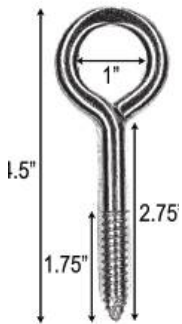

Width Fits Against Tire

Part W85S-E  
9.75"W x 7.75"D x 5"H  
Eyebolt, Solid Bottom  
10 lbs.  
Utility Vehicles, RVs,  
Pickups up to 16.5" Wheels

Part W85S-M  
9.75"W x 7.75"D x 5"H  
Metal Hairpin, Solid Bottom  
10 lbs.  
Utility Vehicles, RVs,  
Pickups up to 16.5" Wheels

Part W75-N  
8.5"W x 8.75"D x 7"H  
Metal Pole Step, Solid Bottom  
15 lbs.  
Heavy Equipment,

Part W78V-YRC36  
10"W x 8"D x 6"H  
36" rope, Void bottom  
16 lbs. for pair  
Dump & Tow Trucks  
Off Road Vehicles,  
Utility Trucks, Semi Trucks

# AUTOMOTIVE & INDUSTRIAL WHEEL CHOCKS

Ridges in chock, grip the tire aiding traction on select chock models

Void Bottom

Solid Bottom

Eyebolt  
galvanized steel

Yellow Rope  
1/2" thick polypropylene rope

Metal Pole Step Handle  
6" long, galvanized steel

Metal Hairpin  
4" x 1.75" painted steel