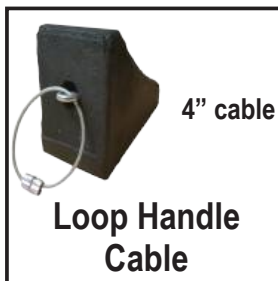

Additional Options Available By Custom Order

PLASTICADE®

100 Howard Avenue
Des Plaines, IL 60018
phone (800) 772-0355
info@Plasticade.com

Plasticade.com