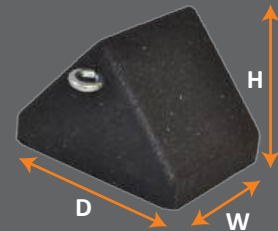

Part W80-E  
5.25"W x 6.75"D x 4.5"H  
Eyebolt, Void bottom  
3.5 lbs.  
Autos, Trailers, RVs,

Part W97-E  
5"W x 9"D x 6"H  
Eyebolt, Solid bottom  
6.5 lbs.  
Buses, Paper  
Rolls

Part W78V-E  
10"W x 8"D x 6"H  
Eyebolt, Void Bottom  
8 lbs.  
Dump & Tow Trucks  
Off Road Vehicles,  
Utility Trucks, Semi Trucks

Width Fits Against Tire

Part W85S-E  
9.75"W x 7.75"D x 5"H  
Eyebolt, Solid Bottom  
10 lbs.  
Utility Vehicles, RVs,  
Pickups up to 16.5" Wheels

Part W85S-M  
9.75"W x 7.75"D x 5"H  
Metal Hairpin, Solid Bottom  
10 lbs.  
Utility Vehicles, RVs,  
Pickups up to 16.5" Wheels

Part W85S-N  
9.75"W x 7.75"D x 5"H  
Metal Pole Step, Solid Bottom  
10 lbs.  
Utility Vehicles, RVs,  
Pickups up to 16.5" Wheels

Part W75-E  
8.5"W x 8.75"D x 7"H  
Eyebolt, Solid Bottom  
15 lbs.  
Heavy Equipment,