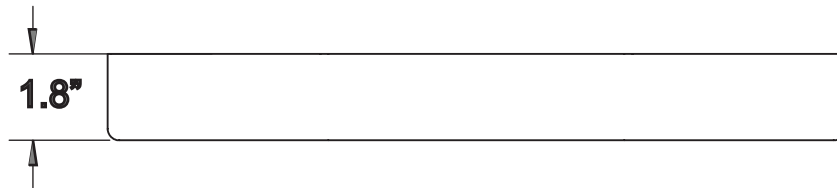

# Cone Weight, 7 lbs., 540-7

Made from post consumer recycled rubber

Dimensions: 15.5" x 15.5", x 1.8"H

Weight: 7 lbs.

Use with 28"H and 36"H PVC cones

**PLASTICADE®**

100 Howard Avenue  
Des Plaines, IL 60018  
phone (800) 772-0355  
info@Plasticade.com