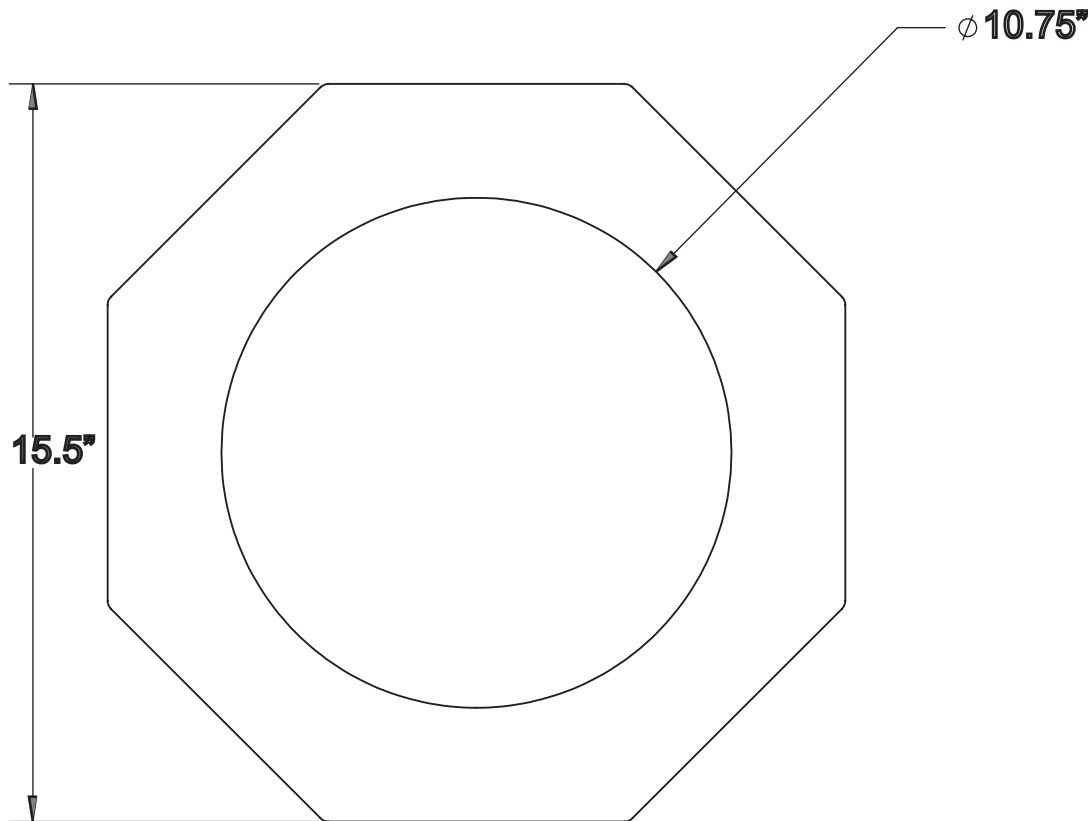

# Cone Weight, 7 lbs., 540-7

Made from post consumer recycled rubber

Dimensions: 15.5" x 15.5", x 1.8"H

Weight: 7 lbs.

Use with 28"H and 36"H PVC cones

**PLASTICADE®**

100 Howard Avenue  
Des Plaines, IL 60018  
phone (800) 772-0355  
info@Plasticade.com