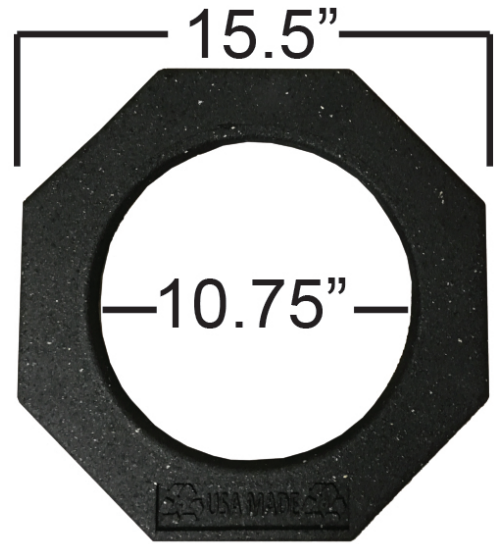

# Cone Weight, 7 lbs., 540-7

Made from post consumer recycled rubber

Dimensions: 15.5" x 15.5", x 1.8"H

Weight: 7 lbs.

Use with 28"H and 36"H PVC cones

**PLASTICADE®**

100 Howard Avenue  
Des Plaines, IL 60018  
phone (800) 772-0355  
info@Plasticade.com