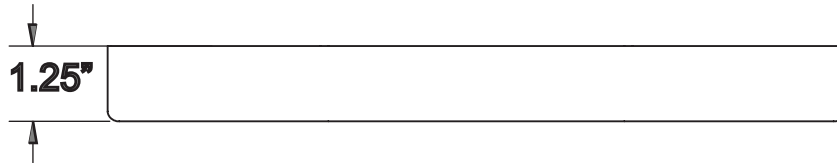

Cone Weight, 5 lbs., 540-5

Made from post consumer recycled rubber

Dimensions: 15.5" x 15.5", x 1.25"H

Weight: 5 lbs.

Use with 28"H and 36"H PVC cones

PLASTICADE®

100 Howard Avenue
Des Plaines, IL 60018
phone (800) 772-0355
info@Plasticade.com