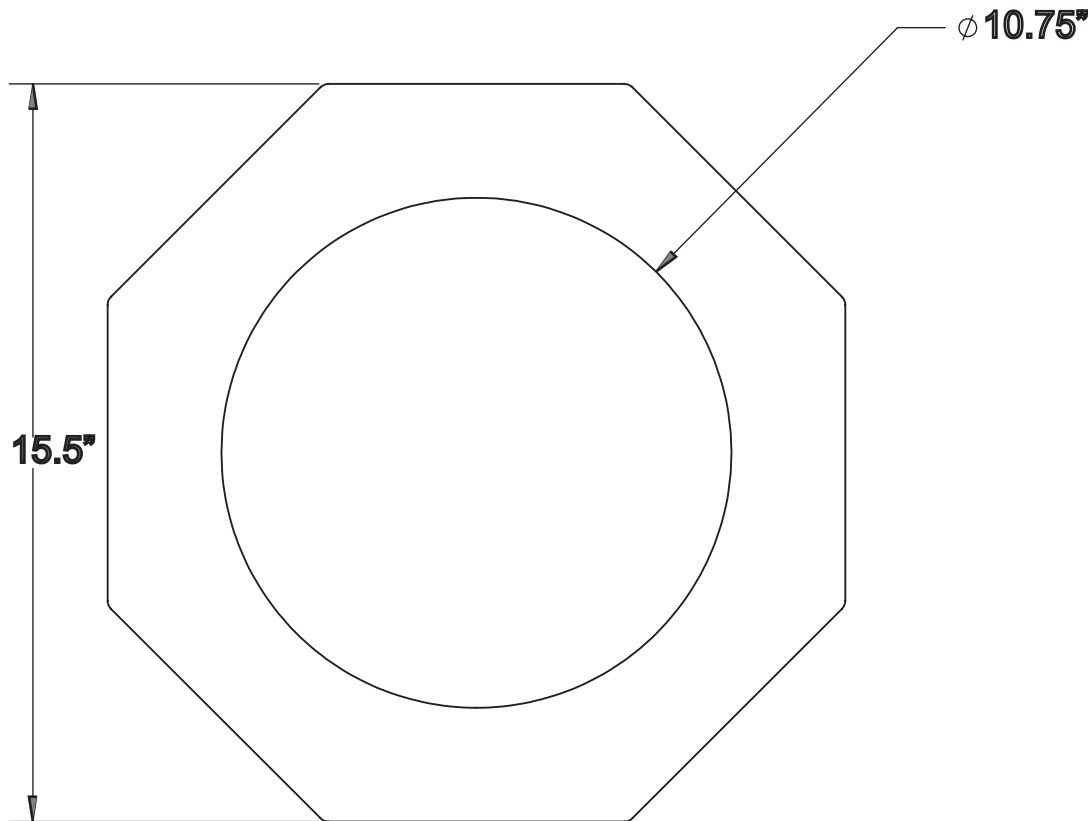

Cone Weight, 5 lbs., 540-5

Made from post consumer recycled rubber

Dimensions: 15.5" x 15.5", x 1.25"H

Weight: 5 lbs.

Use with 28"H and 36"H PVC cones

PLASTICADE®

100 Howard Avenue
Des Plaines, IL 60018
phone (800) 772-0355
info@Plasticade.com