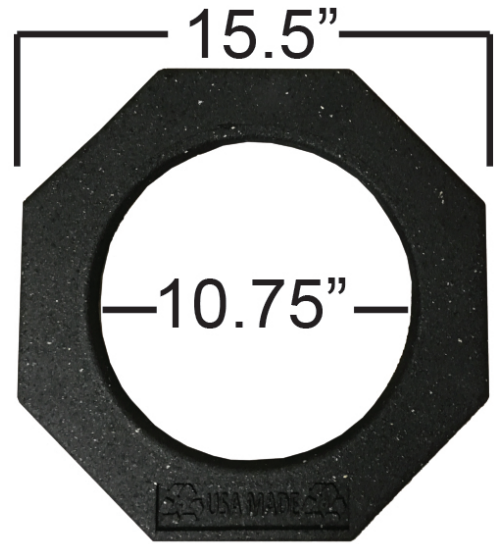

Cone Weight, 5 lbs., 540-5

Made from post consumer recycled rubber

Dimensions: 15.5" x 15.5", x 1.25"H

Weight: 5 lbs.

Use with 28"H and 36"H PVC cones

PLASTICADE®

100 Howard Avenue
Des Plaines, IL 60018
phone (800) 772-0355
info@Plasticade.com