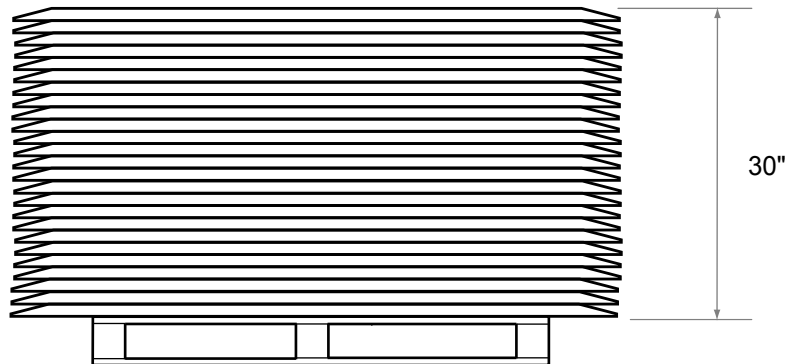

35" Trench Cover

UNDERSIDE VIEW

25 per pallet