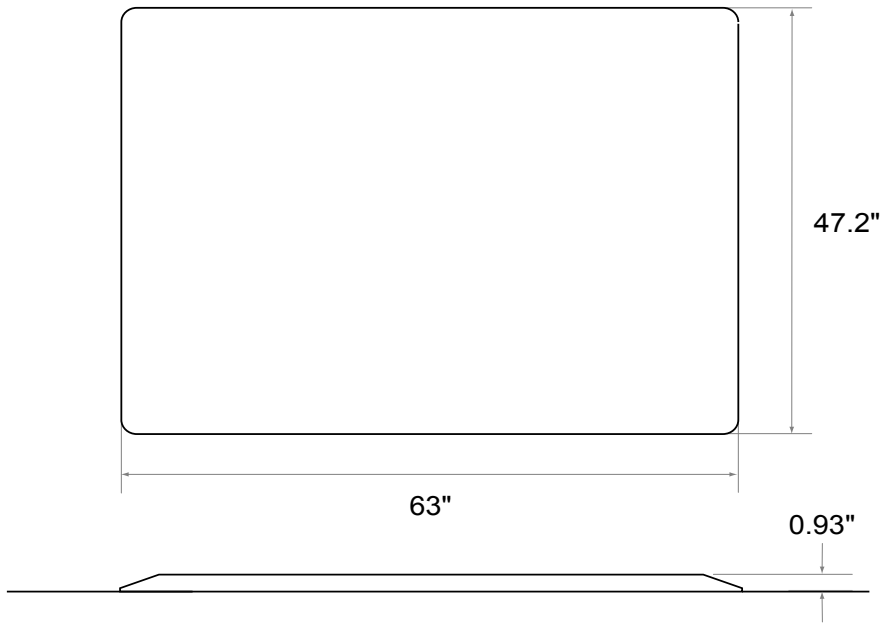

35" Trench Cover

UNDERSIDE VIEW

25 per pallet