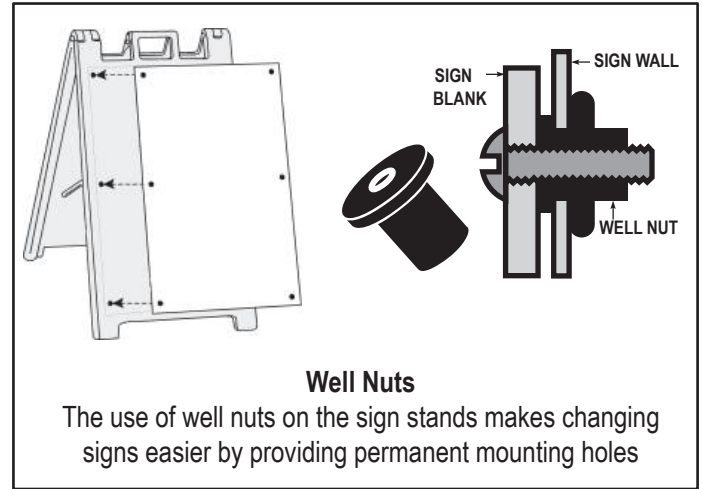

7 COLORS!

**24" x 36"
Signs**

- Holds two signs 24"W x 36"H (60.96 cm x 91.44 cm)
- Use vinyl sheeting, corrugated plastic, metal, or acrylic signs
 - corrugated plastic signs can be attached with hook & loop fasteners, screws, or well nuts with screws (see instructions for more information)
- Recessed sign area helps to protect signs
- No maintenance, all plastic, use indoors and out
- Molded-in handle for easy portability
- Hinges lock in open position
- Stacking lugs keep stacked units from sliding
- Can internally weight with dry sand, 10 lbs.(4.54 kg) total
- Available in white, black, yellow, orange, red, green, and blue
 - custom colors available with minimum order quantity
- Made in the USA

Signicade®

Outside Dimensions: 25"W x 45"H x 3"D (63.5 cm x 114.3 cm x 7.62 cm)
Dimensions of Recessed area: 24"W x 36.0625"H (60.96 cm x 91.6 cm)
Weight: 18 lbs. (8.16 kg)
Colors: White, Black, Yellow, Orange, Red, Blue, and Green
Custom Colors Available

Sand Ballasting Instructions

Each sign frame has two fill holes, one on each sign panel.

Remove plug from fill hole and fill each hole with sand. 5 lbs. of sand per hole for a total of 10 lbs. (4.54 kg) per sign frame is recommended.

Play sand is suggested for ease of filling.

Scan For Video Instructions

Message Boards Available in Black or White

Coroplast™ Message Board comes with tracks permanently attached.
2 boards per kit.

Letter set contains over 300 letters and numbers plus "Sale" and "Special" headers and more.