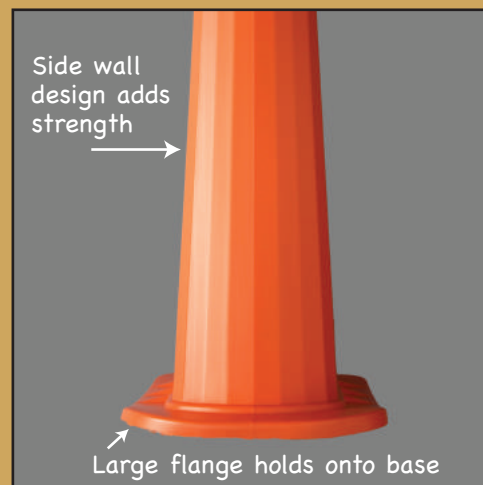

Gemstone™

PLASTICADE®

Gemstone Vertical panels are perfect for narrow spaces

- Holds two 8"W x 36"H Signs
- All plastic sign panel, no maintenance
- Recycled rubber base slides over top
 - two sizes, 9 lbs. or 20 lbs.
- Available with or without professionally applied Valet & Parking Lot Signs (see back for sign options)
- Apply vinyl sheeting directly to the sign surface
 - flame treat to prepare surface
- Recessed panels protect sign surface
- Molded-in handle
- Units stack with or without base
- Available in white, black, and orange
- Made in the U.S.A.

9 lb. or 20 lb.
Recycled Rubber Base

9 lb. base
14.5" x 17.5"

20 lb. base
20" x 20"

Dimensions: 44.5"H x 14.75"W

Sheeting Area Dimensions: 8.1" x 36.1"

Weight: 4 lbs.

4100-BK-PARK4
Black Gemstone with
Park Right Arrow on one side
& Park Left Arrow on other side