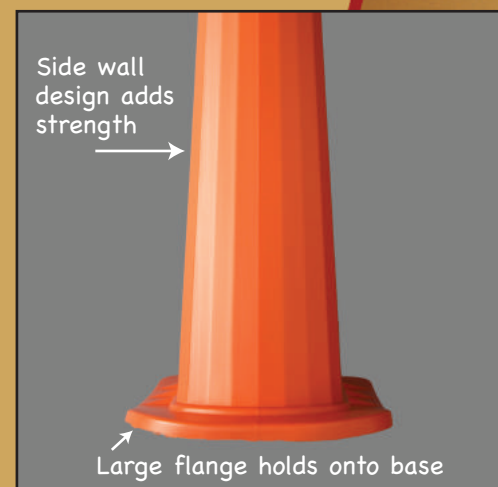

Gemstone™

PLASTICADE®

Gemstone Vertical panels are perfect for narrow spaces

- Holds two 8"W x 36"H Signs
- All plastic sign panel, no maintenance
- Recycled rubber base slides over top
 - two sizes, 9 lbs. or 20 lbs.
- Available with or without professionally applied Valet & Parking Lot Signs (see back for sign options)
- Apply vinyl sheeting directly to the sign surface
 - flame treat to prepare surface
- Recessed panels protect sign surface
- Molded-in handle
- Units stack with or without base
- Available in white, black, and orange
- Made in the U.S.A.

9 lb. or 20 lb.
Recycled Rubber Base

9 lb. base
14.5" x 17.5"

20 lb. base
20" x 20"

Dimensions: 44.5"H x 14.75"W

Sheeting Area Dimensions: 8.1" x 36.1"

Weight: 4 lbs.

4100-BK-PARK4
Black Gemstone with
Park Right Arrow on one side
& Park Left Arrow on other side