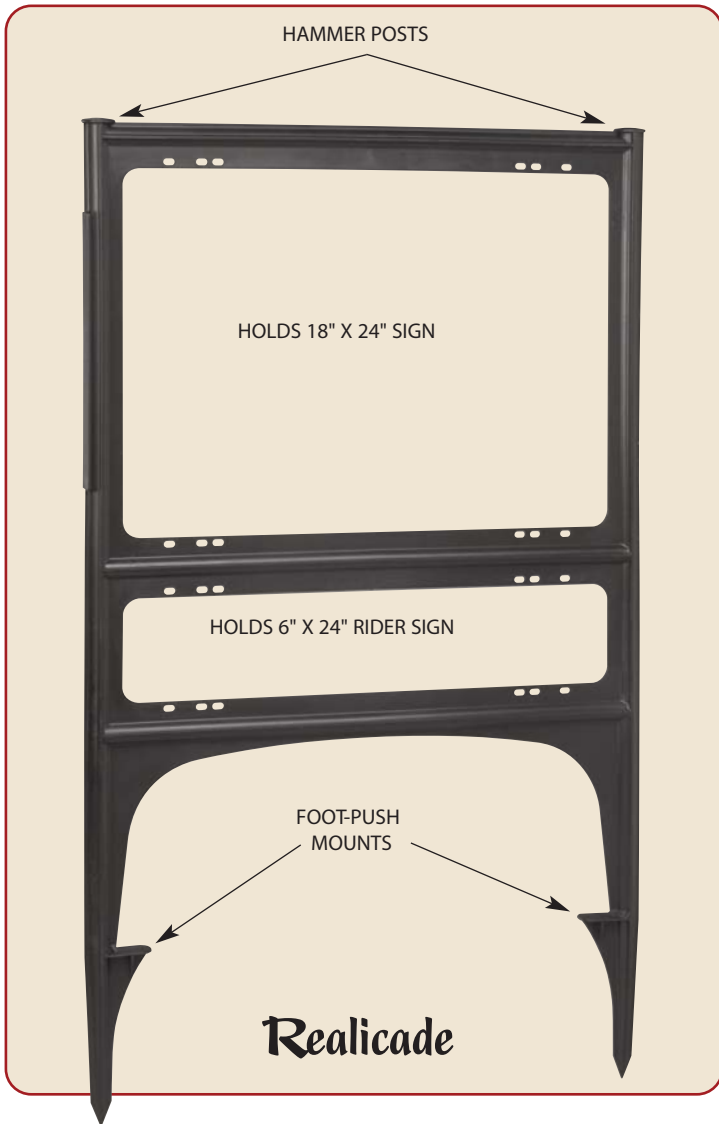

All-Plastic Yard Signs

T-cade & Realicade

- Strong, durable and light-weight.
- Made of high-grade engineered polyethylene.
- Easy to install using foot-push mounts or hammer knobs (for hard soil).
- No: fading, rust, splinters or painting.
- Realicade available in black or white.

T-cade

Realicade

Realicade & T-cade

REALICADE DIMENSIONS

T-CADE DIMENSIONS

MADE IN THE USA

PLASTICADE®

100 Howard Avenue
Des Plaines, IL 60018
phone (800) 772-0355
fax (847) 966-8074
Plasticade.com