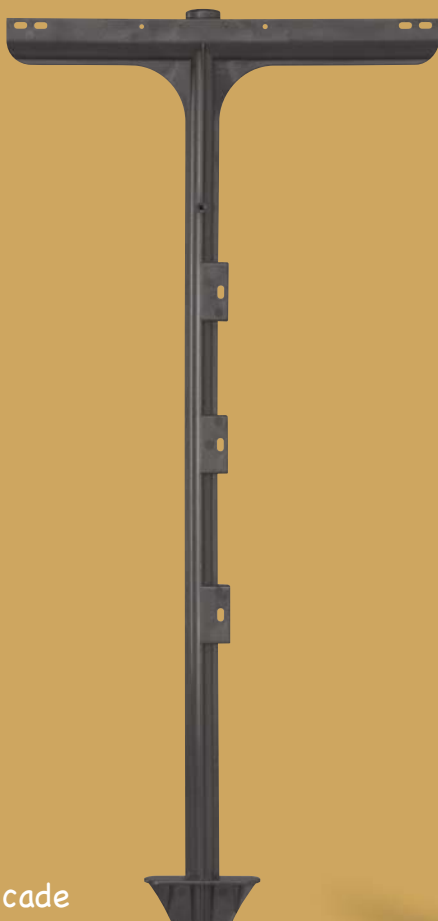

All-Plastic Yard Signs

T-cade & Realicade

- Strong, durable and light-weight.
- Made of high-grade engineered polyethylene.
- Easy to install using foot-push mounts or hammer knobs (for hard soil).
- No: fading, rust, splinters or painting.
- Realicade available in black or white.

T-cade

Realicade

Realicade & T-cade

REALICADE DIMENSIONS

T-CADE DIMENSIONS

MADE IN THE USA

PLASTICADE®

100 Howard Avenue
Des Plaines, IL 60018
phone (800) 772-0355
fax (847) 966-8074
Plasticade.com