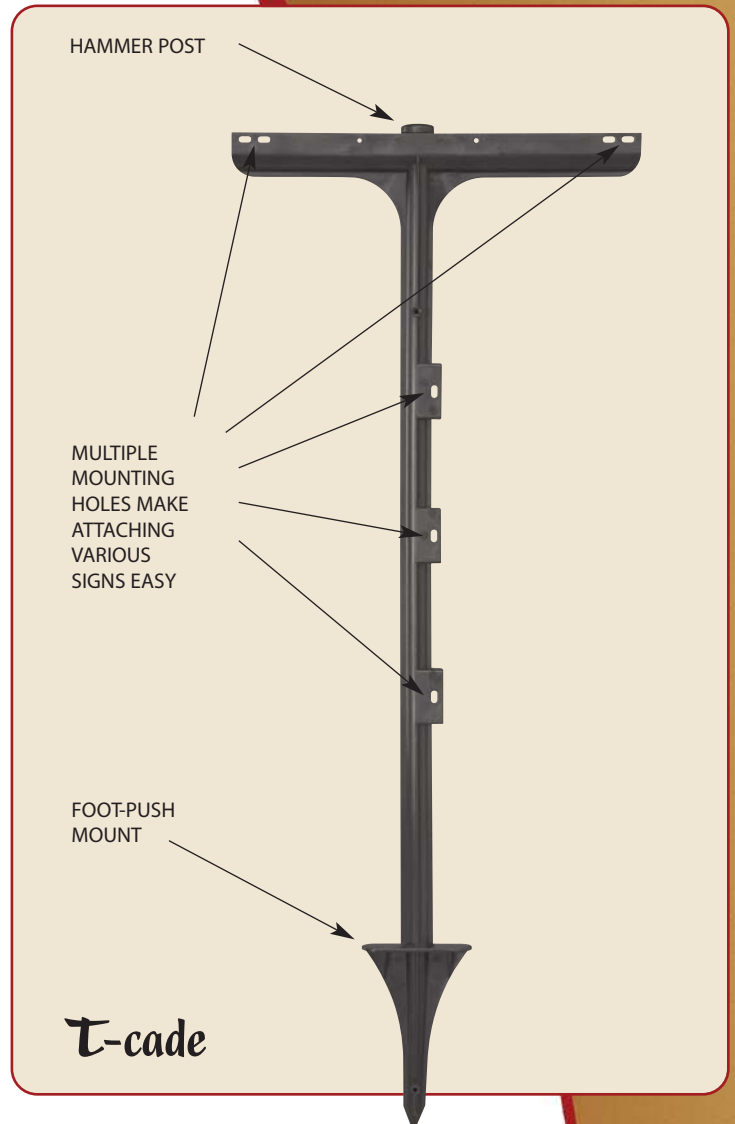

Realicade & T-cade