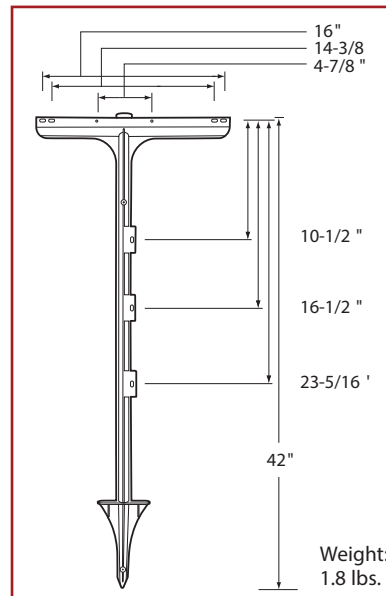

All-Plastic Yard Signs

T-cade & Realicade

- Strong, durable and light-weight.
- Made of high-grade engineered polyethylene.
- Easy to install using foot-push mounts or hammer knobs (for hard soil).
- No: fading, rust, splinters or painting.
- Realicade available in black or white.

T-cade

Realicade

Realicade & T-cade

REALICADE DIMENSIONS

T-CADE DIMENSIONS

MADE IN THE USA

PLASTICADE®

100 Howard Avenue
Des Plaines, IL 60018
phone (800) 772-0355
fax (847) 966-8074
Plasticade.com